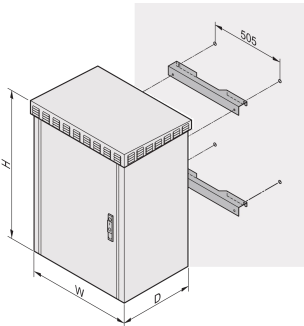

Outdoor Unibody Wall Mounting Kit

CATALOG NUMBER

21249-017

Unibody Wall Mounting Kit makes the double walled outdoor rack wall mountable. This function is used for in tunnel railways application and telecommunication applications.

CERTIFICATIONS

FEATURES

Suitable for all Unibody standard dimensions

Cut-out for cable ducting from the top

PRODUCT ATTRIBUTES

Product Type: Mounting Kit

Works With: Outdoor Cabinets

Material: Aluminum

Package Quantity: 2

Finish: Powder Coated

Gross Weight: 1.53kg

WARNING

nVent products shall be installed and used only as indicated in nVent's product instruction sheets and training materials. Instruction sheets are available at www.nvent.com and from your nVent customer service representative. Improper