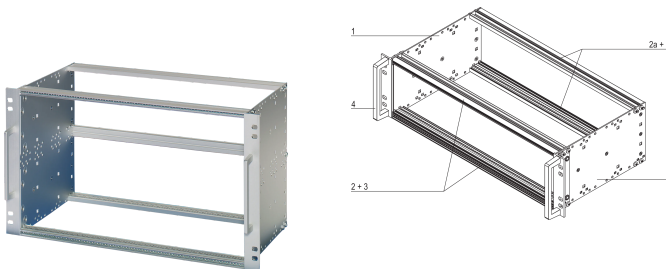

EuropacPRO 19" Subrack Kit for Railway, Retrofit Shielding, EN 50155, 3 U, 84 HP, 235 mm

CATALOG NUMBER

21500-077

Subrack for Railway applications, conform to EN50155 standard, non-shielded.

CERTIFICATIONS

FEATURES

Shock and vibration tested to EN 50155, part 12.2.11

The 19" bracket is firmly fixed to the side panel (tox-cold welded) and is especially suited for high mechanical stresses (vibration resistance)

Modifications such as cutouts, different finishes or dimensions available

IP 20, in accordance with IEC 60529

The double 19" screwing position adds to additionally safety (NFF standard)

Supplied as space-saving flat-pack

PRODUCT ATTRIBUTES

Rack Height: 3U