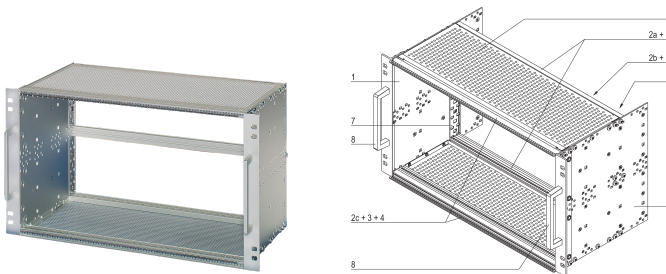

EuropacPRO 19" Subrack Kit for Railway, Shielded, EN 50155, CompactPCI, 6 U, 84 HP, 235 mm

CATALOG NUMBER

21500-082

Subrack for Railway applications, conform to EN50155 standard, for Compact PCI applications.

CERTIFICATIONS

FEATURES

Shock and vibration tested to EN 50155, part 12.2.11

The 19" bracket is firmly fixed to the side panel (tox-cold welded) and is especially suited for high mechanical stresses (vibration resistance)

The double 19" screwing position adds to additionally safety (NFF standard)

IP 20, in accordance with IEC 60529

EMC of approximately 40 dB at 1 GHz, 30 dB at 2 GHz, assuming that the front is covered with shielded front panels, testing in accordance with VG 95373 part 15

Aluminum construction

Supplied as space-saving flat-pack

PRODUCT ATTRIBUTES

Rack Height: 6U

Package Quantity: 1

For Mounting: Backplane

Board Depth: 160mm

Gasket Type: Textile EMC