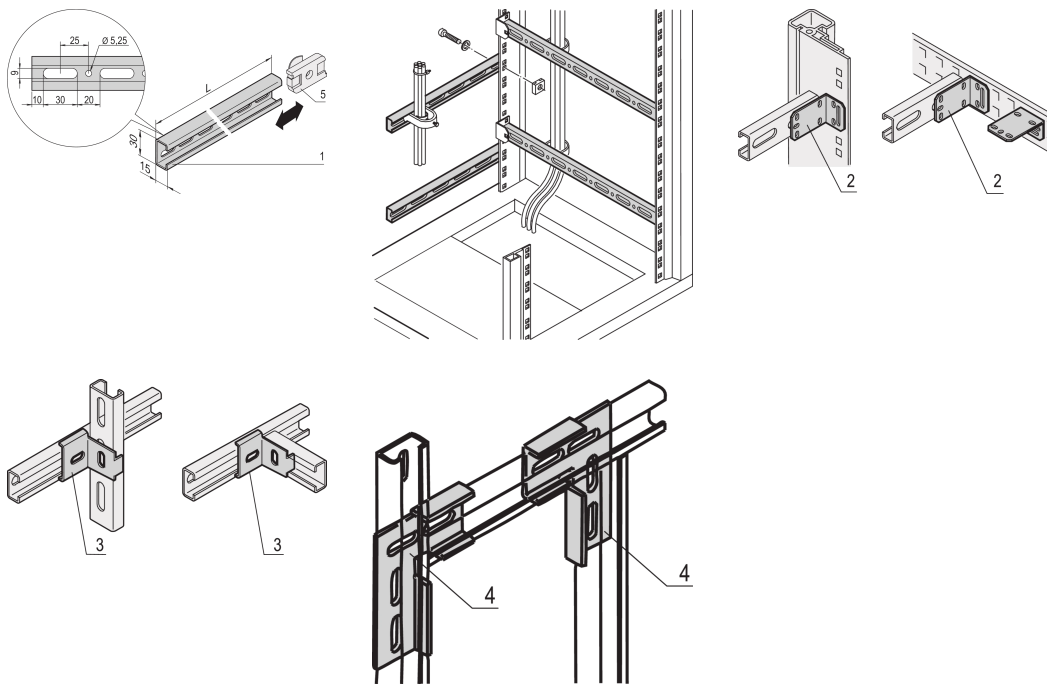

Labrack C-Rail for 19" Stationary 39 U

CATALOG NUMBER

22114-461

For assembly to the vertical uprights on the right and left hand side of the 19" plane; especially suited for cable eyes.

CERTIFICATIONS

FEATURES

For assembly to the vertical uprights on the right and left hand side of the 19" plane; especially suited for cable eyes

PRODUCT ATTRIBUTES

Rack Height: 39U

Package Quantity: 2

Finish: Zinc Plated

Length: 1650mm

Material: Steel

Product Family: Labrack

Product Type: C-Rail

Gross Weight: 2.45kg

ADDITIONAL PRODUCT DETAILS

Please order assembly kit separately. Not suitable on mobile 19" lab racks.

WARNING

nVent products shall be installed and used only as indicated in nVent's product instruction sheets and training materials. Instruction sheets are available at www.nvent.com and from your nVent customer service representative. Improper installation, misuse, misapplication or other failure to completely follow nVent's instructions and warnings may cause product malfunction, property damage, serious bodily injury and death and/or void your warranty.