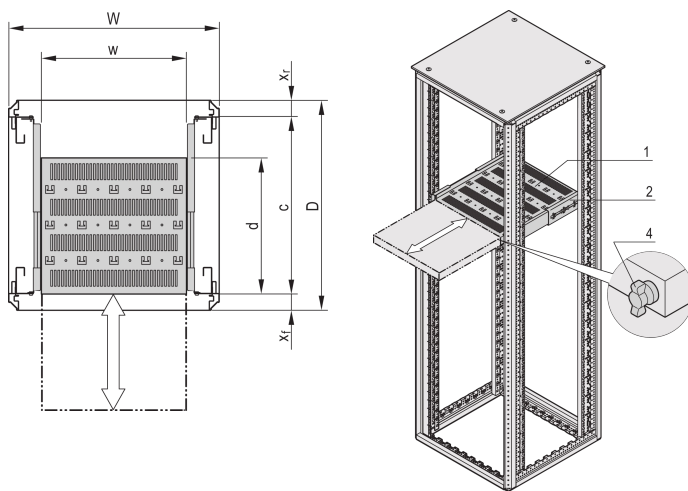

Varistar CP | 19" Telescopic Shelf 70 kg, 600W 700D, RAL 7035

CATALOG NUMBER

22130-354

Varistar, Novastar and Eurorack 19" Shelf, Stationary with 70 kg load capacity, perforated for ease of assembly.

CERTIFICATIONS

FEATURES

Perforated cut-outs for assembling cable ties

Static load-carrying capacity 70 kg

Incl. telescopic slides

Locking with T-bar lock possible

St, 1.5 mm

Hammer head perforation for assembly with cable ties

PRODUCT ATTRIBUTES

Type: Telescopic Shelf

Width: 400mm

Depth: 582mm

Package Quantity: 1

Color: Light Grey

Color Code: RAL 7035

Finish: Powder Coated

Material: Steel

Product Family: Varistar CP; Novastar

Product Type: Shelf

Net Weight: 9.05kg

ADDITIONAL PRODUCT DETAILS

Mounting bracket for assembly of telescopic slide at frame please order separately.

Please order T-bar lock separately.