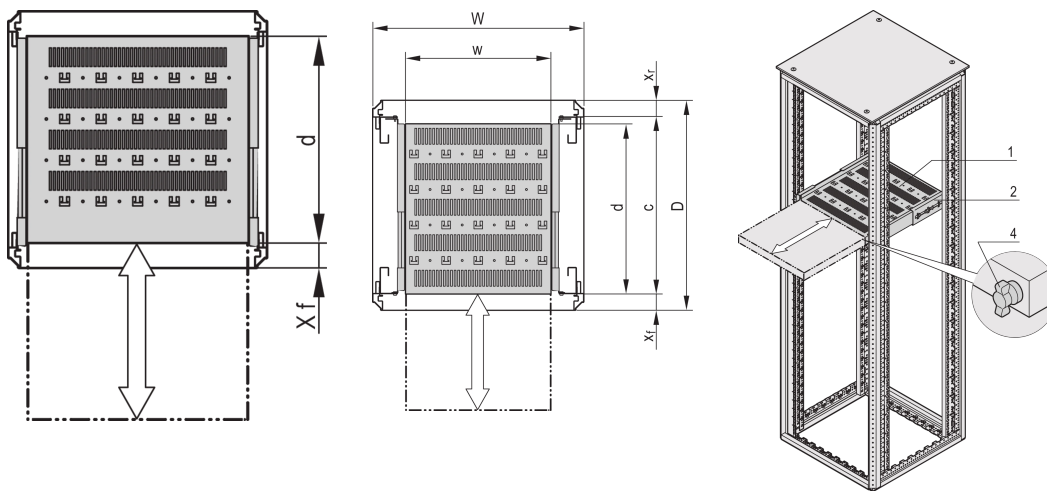

Varistar CP | 19" Telescopic Shelf 70 kg, 600W 800D, RAL 7035

CATALOG NUMBER

22130-355

Varistar, Novastar and Eurorack 19" Shelf, Stationary with 70 kg load capacity, perforated for ease of assembly.

CERTIFICATIONS

FEATURES

Perforated cut-outs for assembling cable ties

Static load-carrying capacity 70 kg

Incl. telescopic slides

Locking with T-bar lock possible

St, 1.5 mm

Hammer head perforation for assembly with cable ties

PRODUCT ATTRIBUTES

Type: Telescopic Shelf

Width: 400mm

Depth: 682mm

Package Quantity: 1

Color: Light Grey

Color Code: RAL 7035

Finish: Powder Coated

Material: Steel

Product Family: Varistar CP; Novastar

Product Type: Shelf

Gross Weight: 9.66kg

ADDITIONAL PRODUCT DETAILS

Mounting bracket for assembly of telescopic slide at frame please order separately.