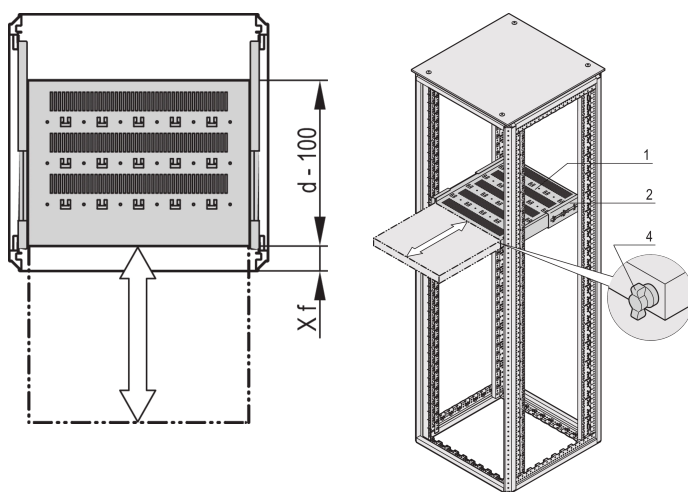

Varistar CP | 19" Telescopic Shelf 70 kg, 800W 500D, RAL 7035

CATALOG NUMBER

22130-372

Varistar, Novastar and Eurorack 19" Shelf, Stationary with 70 kg load capacity, perforated for ease of assembly.

CERTIFICATIONS

FEATURES

Perforated cut-outs for assembling cable ties

Static load-carrying capacity 70 kg

Incl. telescopic slides

Locking with T-bar lock possible

St, 1.5 mm

Hammer head perforation for assembly with cable ties

PRODUCT ATTRIBUTES

Type: Telescopic Shelf

Width: 600mm

Depth: 600mm

Package Quantity: 1

Color: Light Grey

Color Code: RAL 7035

Finish: Powder Coated

Material: Steel

Product Family: Varistar CP; Novastar

Product Type: Shelf

Gross Weight: 7kg

ADDITIONAL PRODUCT DETAILS

Mounting bracket for assembly of telescopic slide at frame please order separately.

Please order T-bar lock separately.