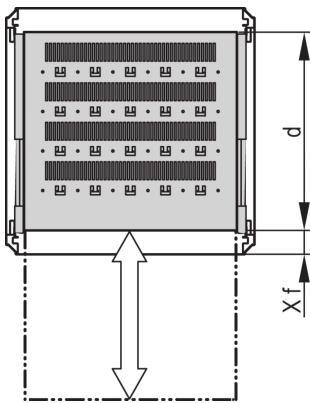

Varistar CP | Telescopic Shelf Universal, 70 kg, 800W 600D, RAL 7035

CATALOG NUMBER

22130-373

Varistar, Novastar and Eurorack 19" Shelf, Stationary with 70 kg load capacity, perforated for ease of assembly.

CERTIFICATIONS

FEATURES

Perforated cut-outs for assembling cable ties

Static load-carrying capacity 70 kg

Incl. telescopic slides

Locking with T-bar lock possible

St, 1.5 mm

Hammer head perforation for assembly with cable ties

PRODUCT ATTRIBUTES

Type: Telescopic Shelf

Width: 600mm

Depth: 477mm

Package Quantity: 1

Color: Light Grey

Color Code: RAL 7035

Finish: Powder Coated

Material: Steel

Product Family: Varistar CP; Novastar

Product Type: Shelf

Gross Weight: 8.68kg

ADDITIONAL PRODUCT DETAILS

Mounting bracket for assembly of telescopic slide at frame please order separately.