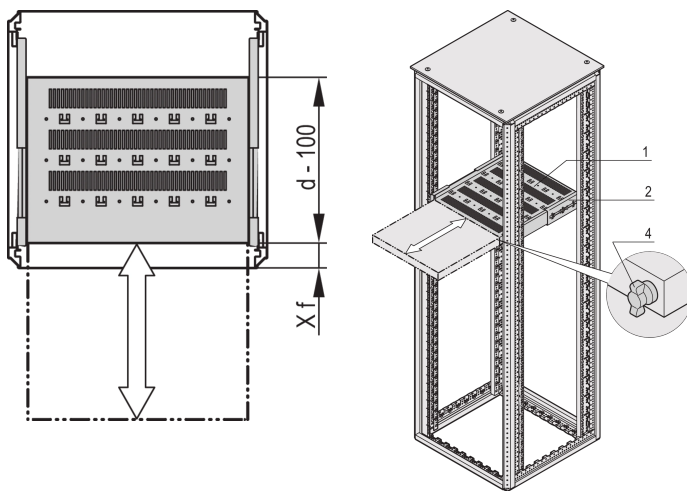

Varistar CP | 19" Telescopic Shelf 70 kg, 800W 700D, RAL 7035

CATALOG NUMBER

22130-374

Varistar, Novastar and Eurorack 19" Shelf, Stationary with 70 kg load capacity, perforated for ease of assembly.

CERTIFICATIONS

FEATURES

Perforated cut-outs for assembling cable ties

Static load-carrying capacity 70 kg

Incl. telescopic slides

Locking with T-bar lock possible

St, 1.5 mm

Hammer head perforation for assembly with cable ties

PRODUCT ATTRIBUTES

Type: Telescopic Shelf

Width: 600mm

Depth: 800mm

Package Quantity: 1

Color: Black Grey

Color Code: RAL 7021

Finish: Powder Coated

Material: Steel

Product Family: Varistar CP; Novastar

Product Type: Shelf

Gross Weight: 11.1kg

ADDITIONAL PRODUCT DETAILS

Mounting bracket for assembly of telescopic slide at frame please order separately.