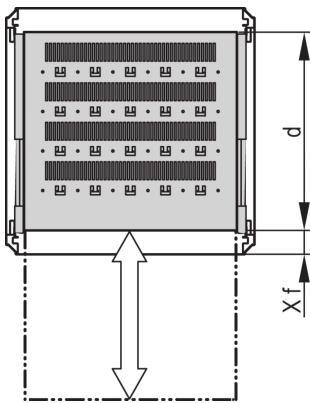

Varistar CP | Telescopic Shelf Universal, 70 kg, 800W 800D, RAL 7035

CATALOG NUMBER

22130-375

Varistar, Novastar and Eurorack 19" Shelf, Stationary with 70 kg load capacity, perforated for ease of assembly.

CERTIFICATIONS

FEATURES

Perforated cut-outs for assembling cable ties

Static load-carrying capacity 70 kg

Incl. telescopic slides

Locking with T-bar lock possible

St, 1.5 mm

Hammer head perforation for assembly with cable ties

PRODUCT ATTRIBUTES

Type: Telescopic Shelf

Width: 600mm

Depth: 677mm

Package Quantity: 1

Color: Light Grey

Color Code: RAL 7035

Finish: Powder Coated

Material: Steel

Product Family: Varistar CP; Novastar

Product Type: Shelf

Gross Weight: 11.8kg

ADDITIONAL PRODUCT DETAILS

Mounting bracket for assembly of telescopic slide at frame please order separately.