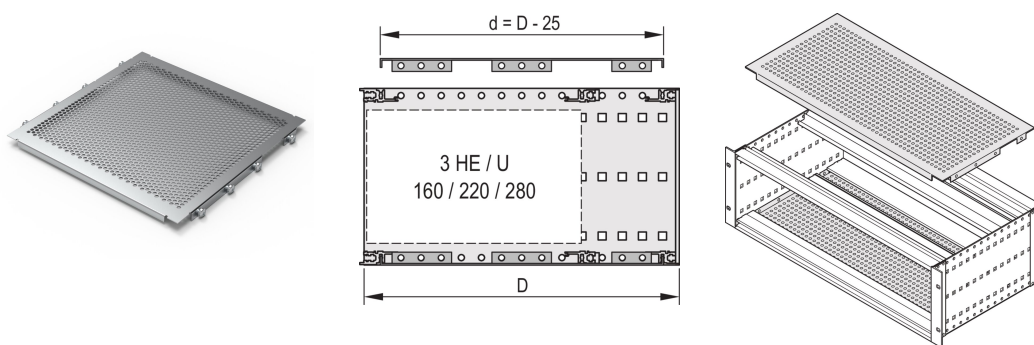

# EuropacPRO Cover Plate for Bolting to Side Panel, 42 HP, 295 mm

## CATALOG NUMBER

**24560-066**

A cover plate is used for electromagnetic shielding or as mechanical protection. The cover can be screwed onto the side panel.

## FEATURES

For variable positioning of horizontal rails e.g. for PCBs with standard formats

Perforation degree 58%

Suitable for use with all horizontal rails

## PRODUCT ATTRIBUTES

Rack Width: 42HP

Depth: 295mm

Package Quantity: 2

Finish: Passivated

Material: Aluminum

Product Family: EuropacPRO

Product Type: Cover Plate