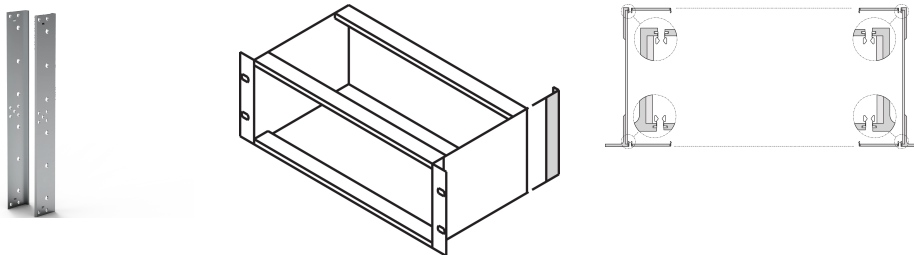

# EuropacPRO Rear Angle for Stainless Steel EMC Gasket for Side Panel, 6 U

## CATALOG NUMBER

**24561-498**

EuropacPro rear angle for Stainless Steel EMC Gasket, constructed out of Aluminum extrusion with clear passivated surface. Rear hood cannot be mounted simultaneously.

## PRODUCT ATTRIBUTES

Rack Height: 6U

Package Quantity: 2

Material: Aluminum

Product Family: EuropacPRO

Product Type: Cover

Type: Rear Angle

Works With: Subracks