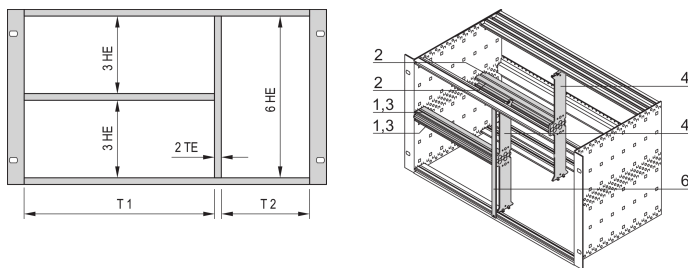

Combined Mounting Kit for Chassis, 42:40 HP

CATALOG NUMBER

24562-442

The combined mounting enable the option to split a 6 U high subrack or case in 2 x 3 U and 6 U sections. Different versions are available.

CERTIFICATIONS

FEATURES

Designed to accept Euroboards (100 mm high) and double Euroboards (233.35 mm high)

Subdivision of the 6 U assembly area into: 2 x 3 U, 1 x 6 U

PRODUCT ATTRIBUTES

Package Quantity: 1

Rack Width 1: 42HP

Rack Width 2: 40HP

Material: Aluminum; Zinc Alloy

Product Family: EuropacPRO

Product Type: Mounting Kit

Rack Height: 6U

Type: Combined

Works With: Subracks