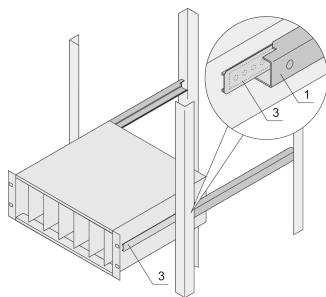

# C-Profile Adaptor for Subracks Assembled into Cabinets, 355 mm

## CATALOG NUMBER

**24562-456**

The C-profile, assembled on the Side Panel of the subrack serves to fix the subrack on the guiding profile when mounted into a cabinet.

## FEATURES

The C-profile fixes the subrack on the guiding profile when mounted into a cabinet.