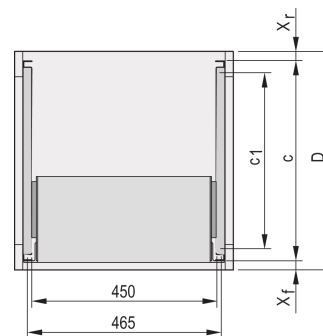

# C-Profile Adaptor for Subracks Assembled into Cabinets, 355 mm

## CATALOG NUMBER

**24562-456**

The C-profile, assembled on the Side Panel of the subrack serves to fix the subrack on the guiding profile when mounted into a cabinet.