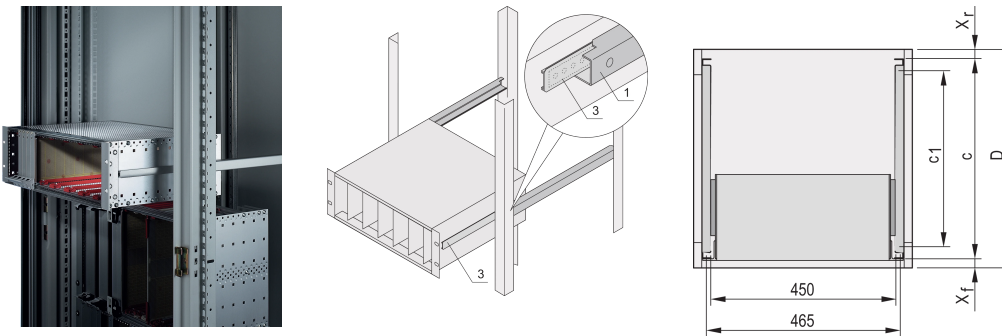

# Varistar CP | Telescopic Slides C-Profile for fitting in cabinet, 600 mm

## CATALOG NUMBER

**24562-464**

Telescopic slides with guiding profile for fitting in cabinets with 25 kg load capacity.

## FEATURES

For mounting 84 HP wide sub racks in the 19" plane

Loading capacity: 25 kg per pair

The guiding profile (1) is matched to the fixing dimension in the cabinet (it is bolted to the 19" profile of the cabinet); the adaptor Rail (3) is matched to the depth and fixing dimension on the sub rack (it is inserted into the guiding profile like a telescopic slide)