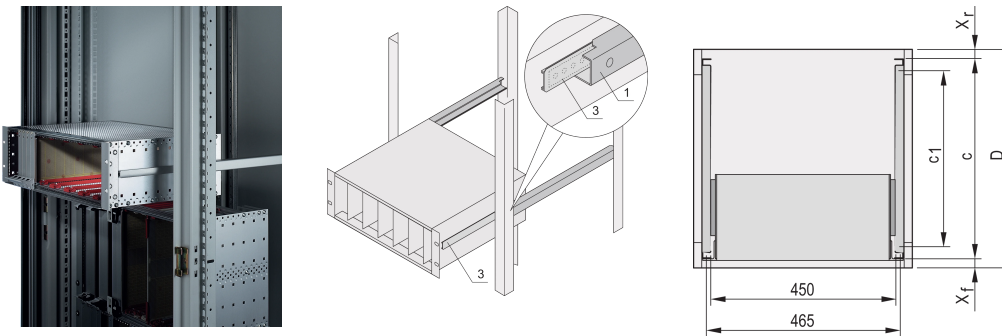

# Varistar CP | Telescopic Slides C-Profile for fitting in cabinet, 800 mm

## CATALOG NUMBER

**24562-466**

Telescopic slides with guiding profile for fitting in cabinets with 25 kg load capacity.

## FEATURES

For mounting 84 HP wide subracks in the 19" plane

Loading capacity: 25 kg per pair

The guiding profile (1) is matched to the fixing dimension in the cabinet (it is bolted to the 19" profile of the cabinet); the adaptor Rail (3) is matched to the depth and fixing dimension on the subrack (it is inserted into the guiding profile like a telescopic slide)

## PRODUCT ATTRIBUTES

Product Family: Varistar CP

Depth: 800mm

Package Quantity: 2

Finish: Anodized

Material: Aluminum

Product Type: Telescopic Slide

Type: C Profile