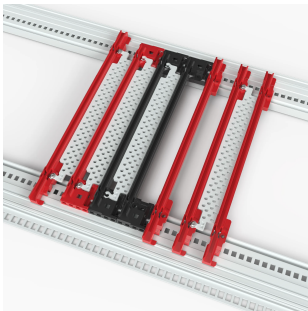

# AirBender, Card Guide Insert, 70P Blockage, 4HP, 160mm, 10 Pieces Kit

## CATALOG NUMBER

**24563-040**

The nVent SCHROFF AirBender Inlay enhances cooling efficiency by up to 85% per slot by balancing airflow in mixed impedance environments. It is easy to install, reduces fan noise, and improves overall system performance.

## FEATURES

AirBender card guide inserts enhance cooling efficiency in electronic systems by up to 85% per 4HP slot by balancing airflow in environments with mixed air impedances

70% blockage: The AirBender introduces additional air impedance in slots with less critical components, redirecting airflow to more vulnerable zones and ensuring better cooling outcomes for all cards

Easy installation: Simply clip the AirBender into nVent SCHROFF plastic card guides and optionally secure it with a screw

Favors reduced noise development from the fans by maintaining them at an efficient operating point