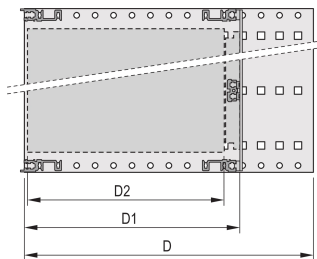

EuropacPRO 19" Subrack Kit for Backplane, Heavy, Retrofit Shielding, 3 U, 175 mm

CATALOG NUMBER

24563-161

Rear horizontal rail for backplane mounting with insulation strip

CERTIFICATIONS

FEATURES

Horizontal rail type "Heavy"

Shock and Vibration resistance up to 5 g

IP 20, in accordance with IEC 60529

Shock and vibration tested to the German "Bahn" standards BN 411002, BN 411003

Internal and external dimensions in accordance with: IEC 60297-3-100, -101, IEEE 1101.1