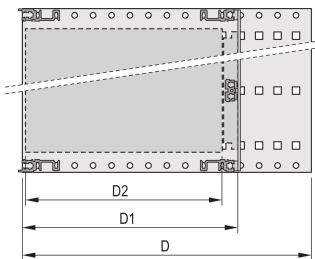

EuropacPRO 19" Subrack Kit for Backplane, Heavy, Retrofit Shielding, 3 U, 355 mm

CATALOG NUMBER

24563-164

Rear horizontal rail for backplane mounting with insulation strip

CERTIFICATIONS

FEATURES

Horizontal rail type "Heavy"

Shock and Vibration resistance up to 5 g

IP 20, in accordance with IEC 60529

Shock and vibration tested to the German "Bahn" standards BN 411002, BN 411003

Internal and external dimensions in accordance with: IEC 60297-3-100, -101, IEEE 1101.1