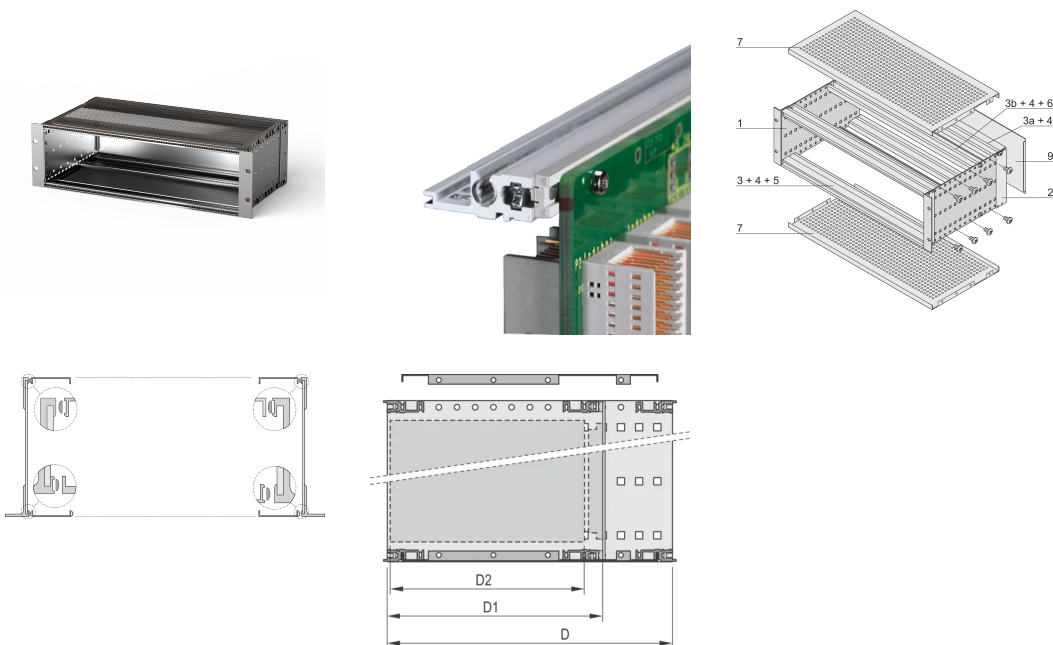

EuropacPRO 19" Subrack Kit for Backplane, Heavy, Shielded, 3 U, 235 mm

CATALOG NUMBER

24563-172

EMC Shielded subrack for backplane mounting, heavy version with tox welded side panels.

CERTIFICATIONS

FEATURES

Subrack with side panel type H ("Heavy"), 19" bracket is firmly fixed to side panel (tox-cold welded)

Modifications such as cutouts, different finishes or dimensions available

Supplied as space-saving flat-pack

Aluminum construction

Horizontal rail type "Heavy"

Rear horizontal rail for backplane mounting with insulation strip

EMC of approximately 40 dB at 1 GHz, 30 dB at 2 GHz, assuming that the front is covered with shielded front panels, testing in accordance with VG 95373 part 15

PRODUCT ATTRIBUTES

Rack Height: 3U

Depth (D): 235mm

Package Quantity: 1

For Mounting: Backplane

Board Depth: 160mm; 220mm

Gasket Type: Textile EMC

Shock and Vibration Tolerance: 5g (force)