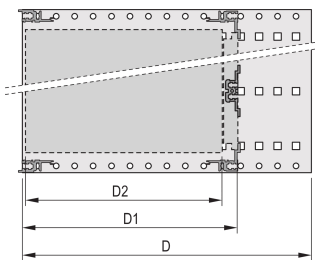

EuropacPRO 19" Subrack Kit for DIN Connector, Retrofit Shielding, 3 U, 235 mm

CATALOG NUMBER

24563-192

Non-shielded subrack for Din Connector mounting EN 60603-2 (DIN 41612).

CERTIFICATIONS

FEATURES

Subrack with side panel type F ("flexible"), front 19" bracket included, depth-adjustable 19" bracket sold separately (not included in items delivered)

Aluminum construction

IP 20, in accordance with IEC 60529

Internal and external dimensions in accordance with: IEC 60297-3-100, -101, IEEE 1101.1

Rear horizontal rails for connector mounting (IEC 60603-2 / DIN 41612)

Modifications such as cutouts, different finishes or dimensions available

Supplied as space-saving flat-pack

Horizontal rail type "light"

PRODUCT ATTRIBUTES

Rack Height: 3U

Depth: 235mm

Package Quantity: 1

For Mounting: DIN Connector

Board Depth: 160mm; 220mm

Gasket Type: Stainless Steel EMC (retrofittable)

Handle Included: No

Mounting: Rack

Complies With: IEC 60297-3-103

EMC Shielding: No

Finish: Anodized; Passivated

Material: Aluminum