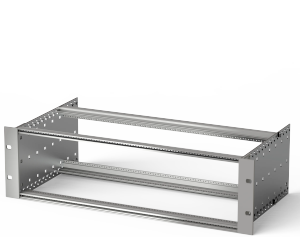

EuropacPRO 19" Subrack Kit for DIN Connector, Retrofit Shielding, 3 U, 235 mm

CATALOG NUMBER

24563-192

Non-shielded subrack for Din Connector mounting EN 60603-2 (DIN 41612).

CERTIFICATIONS

FEATURES

Subrack with side panel type F ("flexible"), front 19" bracket included, depth-adjustable 19" bracket sold separately (not included in items delivered)

Modifications such as cutouts, different finishes or dimensions available

Supplied as space-saving flat-pack

Horizontal rail type "light"

PRODUCT ATTRIBUTES

Rack Height: 3U

Depth: 235mm

Package Quantity: 1

For Mounting: DIN Connector

Board Depth: 160mm; 220mm

Gasket Type: Stainless Steel EMC (retrofittable)

Handle Included: No

Mounting: Rack

Complies With: IEC 60297-3-103

EMC Shielding: No

Finish: Anodized; Passivated

Material: Aluminum