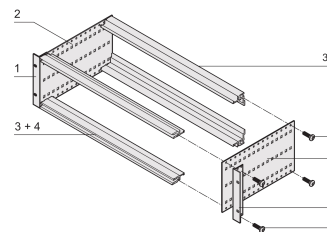

EuropacPRO 19" Subrack Kit for DIN Connector, Retrofit Shielding, 3 U, 235 mm

CATALOG NUMBER

24563-192

Non-shielded subrack for Din Connector mounting EN 60603-2 (DIN 41612).

CERTIFICATIONS

FEATURES

Subrack with side panel type F ("flexible"), front 19" bracket included, depth-adjustable 19" bracket sold separately (not included in items delivered)

Modifications such as cutouts, different finishes or dimensions available

Supplied as space-saving flat-pack

Horizontal rail type "light"

PRODUCT ATTRIBUTES

Rack Height: 3U

Depth: 235mm

Package Quantity: 1

For Mounting: DIN Connector

Board Depth: 160mm; 220mm

Gasket Type: Stainless Steel EMC (retrofittable)

Handle Included: No

Mounting: Rack

Complies With: IEC 60297-3-103

EMC Shielding: No

Finish: Anodized; Passivated

Material: Aluminum