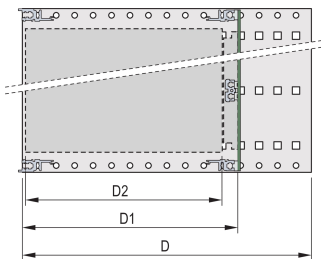

EuropacPRO 19" Subrack Kit for Backplane, Retrofit Shielding, 6 U, 235 mm

CATALOG NUMBER

24563-432

Non-shielded subrack for backplane mounting.

CERTIFICATIONS

FEATURES

Subrack with side panel type F ("flexible"), front 19" bracket included, depth-adjustable 19" bracket sold separately (not included in items delivered)

Rear horizontal rail for backplane mounting with insulation strip

Aluminum construction

IP 20, in accordance with IEC 60529

Modifications such as cutouts, different finishes or dimensions available