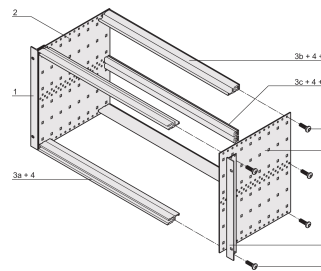

EuropacPRO 19" Subrack Kit for Backplane, Retrofit Shielding, 6 U, 235 mm

CATALOG NUMBER

24563-432

Non-shielded subrack for backplane mounting.

CERTIFICATIONS

FEATURES

Subrack with side panel type F ("flexible"), front 19" bracket included, depth-adjustable 19" bracket sold separately (not included in items delivered)

Rear horizontal rail for backplane mounting with insulation strip

Aluminum construction

IP 20, in accordance with IEC 60529

Modifications such as cutouts, different finishes or dimensions available

Supplied as space-saving flat-pack

Horizontal rail type "light"

Internal and external dimensions in accordance with: IEC 60297-3-100, -101, IEEE 1101.1

PRODUCT ATTRIBUTES

Rack Height: 6U

Depth: 235mm

Package Quantity: 1

For Mounting: Backplane

Board Depth: 160mm; 220mm

Gasket Type: Stainless Steel EMC (retrofittable)

Handle Included: No

Mounting: Rack

Complies With: IEC 60297-3-103

EMC Shielding: No

Finish: Anodized; Passivated

Material: Aluminum