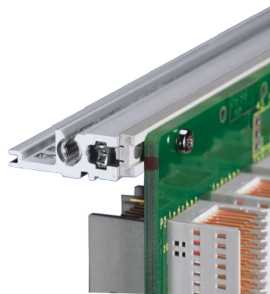

EuropacPRO 19" Subrack Kit for Backplane, Retrofit Shielding, 6 U, 475 mm

CATALOG NUMBER

24563-436

Non-shielded subrack for backplane mounting.

CERTIFICATIONS

FEATURES

Subrack with side panel type F ("flexible"), front 19" bracket included, depth-adjustable 19" bracket sold separately (not included in items delivered)

Rear horizontal rail for backplane mounting with insulation strip

Aluminum construction

IP 20, in accordance with IEC 60529

Modifications such as cutouts, different finishes or dimensions available

Supplied as space-saving flat-pack

Horizontal rail type "light"

Internal and external dimensions in accordance with: IEC 60297-3-100, -101, IEEE 1101.1

PRODUCT ATTRIBUTES

Rack Height: 6U

Depth: 475mm

Package Quantity: 1

For Mounting: Backplane

Board Depth: 160mm; 220mm; 280mm; 340mm

Gasket Type: Stainless Steel EMC (retrofittable)

Handle Included: No

Mounting: Rack

Complies With: IEC 60297-3-103

EMC Shielding: No

Finish: Anodized; Passivated

Material: Aluminum