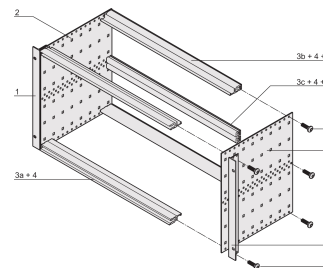

EuropacPRO 19" Subrack Kit for Backplane, Retrofit Shielding, 6 U, 475 mm

CATALOG NUMBER

24563-436

Non-shielded subrack for backplane mounting.

CERTIFICATIONS

FEATURES

Subrack with side panel type F ("flexible"), front 19" bracket included, depth-adjustable 19" bracket sold separately (not included in items delivered)

Rear horizontal rail for backplane mounting with insulation strip

Aluminum construction

IP 20, in accordance with IEC 60529

Modifications such as cutouts, different finishes or dimensions available

Supplied as space-saving flat-pack

Horizontal rail type "light"

Internal and external dimensions in accordance with: IEC 60297-3-100, -101, IEEE 1101.1

PRODUCT ATTRIBUTES

Rack Height: 6U

Depth: 475mm

Package Quantity: 1

For Mounting: Backplane

Board Depth: 160mm; 220mm; 280mm; 340mm

Gasket Type: Stainless Steel EMC (retrofittable)

Handle Included: No

Mounting: Rack

Complies With: IEC 60297-3-103

EMC Shielding: No

Finish: Anodized; Passivated

Material: Aluminum