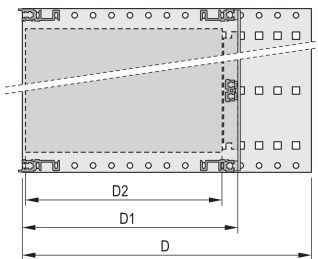

EuropacPRO 19" Subrack Kit for Backplane, Heavy, Retrofit Shielding, 6 U, 235 mm

CATALOG NUMBER

24563-462

Rear horizontal rail for backplane mounting with insulation strip

CERTIFICATIONS

FEATURES

Horizontal rail type "Heavy"

Shock and Vibration resistance up to 5 g

IP 20, in accordance with IEC 60529

Shock and vibration tested to the German "Bahn" standards BN 411002, BN 411003

Internal and external dimensions in accordance with: IEC 60297-3-100, -101, IEEE 1101.1