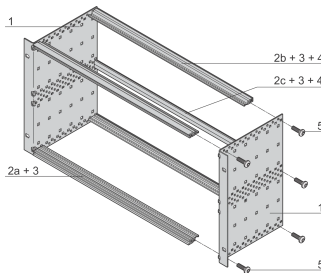

EuropacPRO 19" Subrack Kit for Backplane, Light, Unshielded, 6 U, 295 mm

CATALOG NUMBER

24564-433

Non-EMC shielded subrack for backplane mounting, light version.

CERTIFICATIONS

FEATURES

Subrack with side panel type L ("light") with integrated 19" support brackets

Horizontal rail type "light"

Aluminum construction

Rear horizontal rails for backplane mounting with insulation strip

Installed load up to 7.5 kg