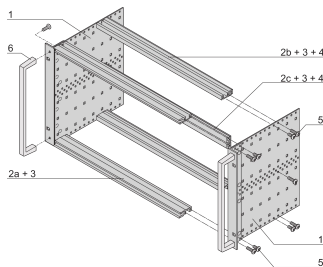

EuropacPRO 19" Subrack Kit for Backplane, Heavy, Retrofit Shielding, With Front Handle, 6 U, 235 mm

CATALOG NUMBER

24567-462

Non-EMC shielded subrack for backplane mounting, heavy version with tox welded side panels and front handle.

CERTIFICATIONS

FEATURES

Subrack with side panel type H ("Heavy"), 19" bracket is firmly fixed to side panel (tox-cold welded)

Supplied as space-saving flat-pack

Rear horizontal rail for backplane mounting with insulation strip

Horizontal rail type "Heavy"

Shock and Vibration resistance up to 5 g

IP 20, in accordance with IEC 60529

Shock and vibration tested to the German "Bahn" standards BN 411002, BN 411003

Internal and external dimensions in accordance with: IEC 60297-3-100, -101, IEEE 1101.1