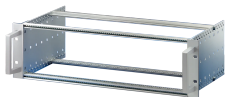

EuropacPRO 19" Subrack Kit for Backplane, Heavy, Retrofit Shielding, With Front Handle, 6 U, 235 mm

CATALOG NUMBER

24567-462

Non-EMC shielded subrack for backplane mounting, heavy version with tox welded side panels and front handle.

CERTIFICATIONS

FEATURES

Subrack with side panel type H ("Heavy"), 19" bracket is firmly fixed to side panel (tox-cold welded)

Supplied as space-saving flat-pack

Rear horizontal rail for backplane mounting with insulation strip