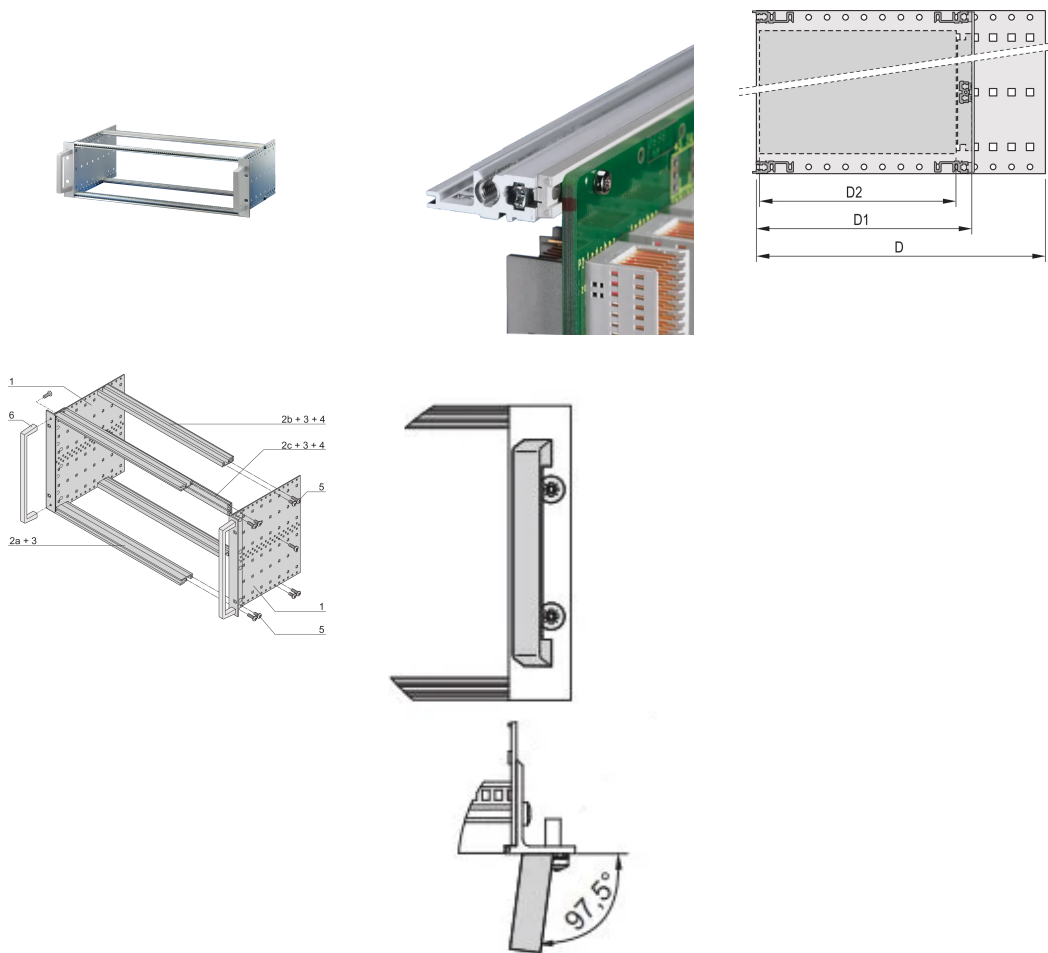

EuropacPRO 19" Subrack Kit for Backplane, Heavy, Retrofit Shielding, With Front Handle, 6 U, 355 mm

CATALOG NUMBER

24567-464

Non-EMC shielded subrack for backplane mounting, heavy version with tox welded side panels and front handle.

CERTIFICATIONS

FEATURES

Subrack with side panel type H ("Heavy"), 19" bracket is firmly fixed to side panel (tox-cold welded)

Supplied as space-saving flat-pack

Rear horizontal rail for backplane mounting with insulation strip

Horizontal rail type "Heavy"

Shock and Vibration resistance up to 5 g

IP 20, in accordance with IEC 60529

Shock and vibration tested to the German "Bahn" standards BN 411002, BN 411003

Internal and external dimensions in accordance with: IEC 60297-3-100, -101, IEEE 1101.1

Installed load up to 15 kg

Version with front handles

PRODUCT ATTRIBUTES

Rack Height: 6U

Depth: 355mm

Package Quantity: 1

For Mounting: Backplane

Board Depth: 160mm; 220mm; 280mm; 340mm