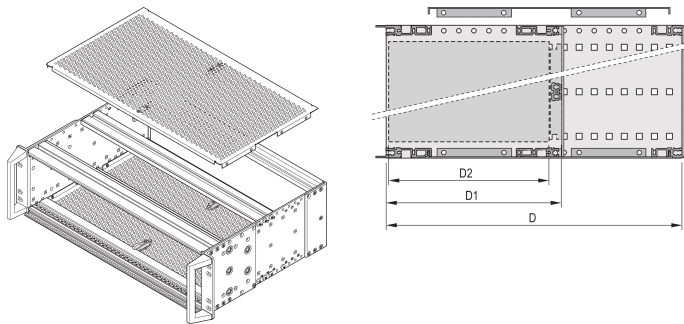

# EuropacPRO Cover Plate for Bolting to Rugged Side Panel, 84 HP, 295 mm, Board depth 180 mm

## CATALOG NUMBER

**24568-016**

A cover plate is used for electromagnetic shielding or as mechanical protection.

## PRODUCT ATTRIBUTES

Depth: 295mm

Package Quantity: 2

Finish: Passivated

Material: Aluminum

Product Family: EuropacPRO

Product Type: Cover Plate

Rack Width: 84HP