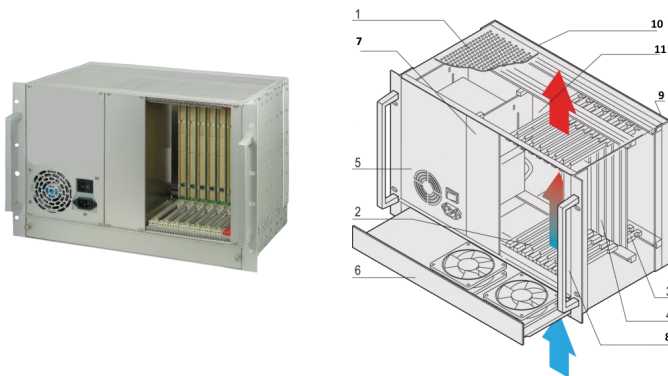

CPCI System With ATX PSU, 7 U, 8 Slot

CATALOG NUMBER

24579-026

7 U CompactPCI System with vertical Card Cage for eight 6 U Boards, eight RTM Boards and built in ATX Power Supply.

CERTIFICATIONS

FEATURES

In accordance with IEC 60297-3-101, -102, -103; IEEE 1101.1, 1101.10/11; backplane in accordance with PICMG 2.0 rev. 3.0

System with vertical card cage. Board format Front: 6 U, 160 mm deep; Rear I/O: 6 U, 80 mm deep

Backplane 8 slot, 6 U, 64 bit; system slot right; 8 HP wide CPU can be used

Heat dissipation by 1 U hot-swap fan unit, from bottom to top

ATX PSU, 300 W

PRODUCT ATTRIBUTES

Product Type: System

Number of Slots: 8

Type: 19" Rack Mount

Backplane Type: 6 U CompactPCI

Data Transfer: 64-bit PCI Bus

Power per Slot: 40W

Input Voltage AC: 100 – 240V

Airflow Direction: Bottom to Top

Rack Height: 7U

Power Supply Type: (1) ATX PSU

Power Supply Included: Yes

Rear I/O: Yes

Complies With: PICMG 2.0 R3.0

Depth: 275mm