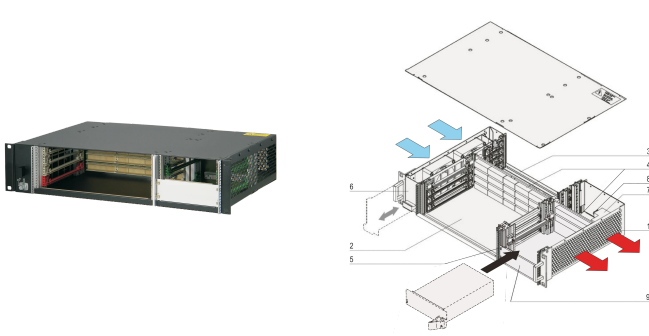

CPCI System for Pluggable PSU, Horizontal, 2 U, 4 Slot

CATALOG NUMBER

24579-082

2 U CompactPCI System with horizontal Card Cage for four 6 U Boards, four RTM Boards and one CompactPCI 3 U Pluggable Power Supply. Option to assemble a second pluggable Power Supply.

CERTIFICATIONS

FEATURES

In accordance with IEC 60297-3-101, -102, -103; IEEE 1101.1, 1101.10/11; backplane in accordance with PICMG 2.0 rev. 3.0

System with horizontal card cage. Board format Front: 6 U, 160 mm deep; Rear I/O: 6 U, 80 mm deep

Backplane (signal and power backplane in one unit) 4 slot, 6 U, 64 bit System slot left, Power connector (2 x P 47)

Heat dissipation by hot-swap fan unit (airflow left to right)

Prepared for the assembly of a 19" CompactPCI power supply (3 U, 8 HP)

PRODUCT ATTRIBUTES

Product Type: System

Number of Slots: 4

Type: 19" Rack Mount

Backplane Type: 6 U CompactPCI

Data Transfer: 64-bit PCI Bus

Power per Slot: 40W

Input Voltage AC: 100 – 240V