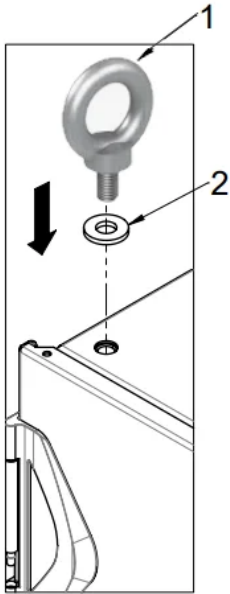

## CATALOG NUMBER

24630-030

Bolt on lifting eyes to lift and place cabinet without cabinet damage.