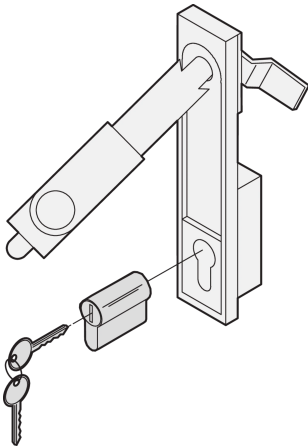

# DIN Cylinder Kit, Semi-Profile Cylinder Different Locking

## CATALOG NUMBER

**25127-996**

Profile cylinder is the most common form of the security door locks used today and a form of the locking cylinder. Semi-profile cylinders are generally flush with respect to the door and are easy to integrate into locking systems.

## FEATURES

Locking insert for lever handle