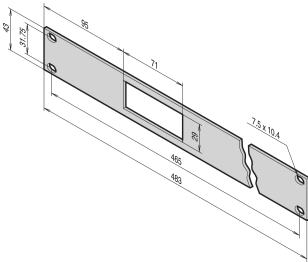

19" Front Panel for Thermostat With Digital Display, 1 U, 2.5 mm, Al, RAL 7021

CATALOG NUMBER

30118-360

19" Front Panel for Thermostat With Digital Display, 1 U

CERTIFICATIONS

FEATURES

19" Front Panel, 1 U, with cut-out for thermostat with digital display

Rear Finish: Painted

Color Code: RAL 7021

Rack Height: 1U

Height: 43mm

Rack Width: 95HP

Width: 483mm

Depth: 3mm

Package Quantity: 1