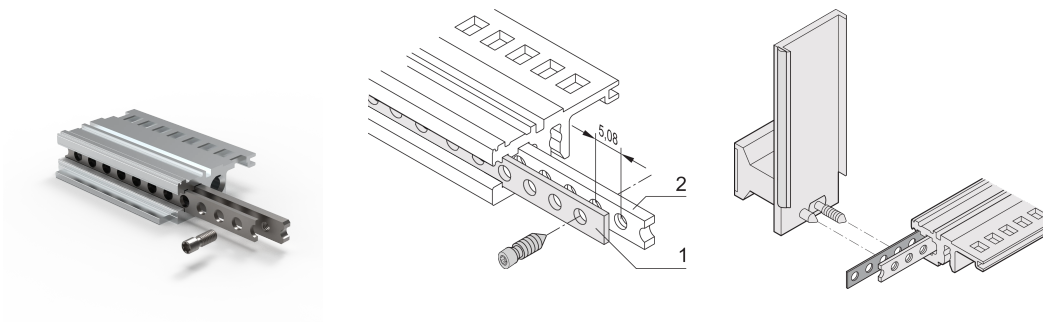

# Horizontal Perforated Strip, 42 HP

## CATALOG NUMBER

**30845-211**

Perforated strip out of 1mm Aluminum for centering shielded plug-in units.

## FEATURES

For centering the shielded plug-in units

## PRODUCT ATTRIBUTES

Rack Width: 42HP

Package Quantity: 1

Length: 218.24mm

Material: Aluminum

Product Family: EuropacPRO; RatiopacPRO; RatiopacPRO AIR; CompacPRO; PropacPRO; Inpac

Product Type: Perforated Strip