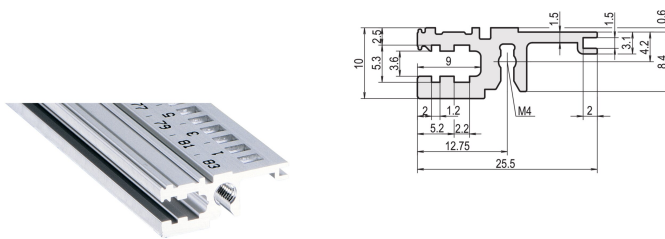

# Horizontal Rail, Front, Type L-OD, Light, Without Lip, 1000 mm

## CATALOG NUMBER

**34560-001**

Combinations of horizontal rails and side panels

	Subrack 19" (482.5 mm)	Subrack 21" (533.4 mm)	Subrack 23" (584.2 mm)	Subrack 25" (635.0 mm)
Subrack 19" (482.5 mm)	-	+	+	+
Subrack 21" (533.4 mm)	+	+	+	+
Subrack 23" (584.2 mm)	+	+	-	-
Subrack 25" (635.0 mm)	+	+	-	-

Legend: + can be combined, - combination not recommended

The horizontal rail without a lip enable the use of a setups such as a 6 U front panel for a subrack which is split into 2 x 3 U.

## PRODUCT ATTRIBUTES

Rack Width: 195HP

Package Quantity: 1

Finish: Anodized

Length: 1000mm

Material: Aluminum

Product Family: EuropacPRO; RatiopacPRO; RatiopacPRO AIR; CompacPRO; PropacPRO

Product Type: Horizontal Rail