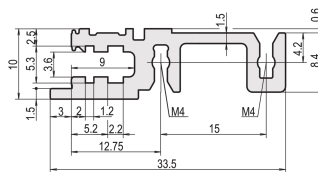

## CATALOG NUMBER

**34560-201**

Combinations of horizontal rails and side panels

		"4" can be combined.		"2" combination not recommended	
RatiopacPRO	Standard 4" rail	-	+	+	+
	Standard 2" rail	+	+	+	+
EuropacPRO	Standard 4" rail	+	+	-	-
	Standard 2" rail	+	+	-	-
Side panel		Light 1" (Light 1")	Standard 2" (Standard 2")	Heavy 2" (Heavy 2")	Rugged 2" (Rugged 2")