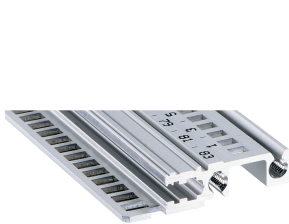

# Horizontal Rail, Front, Type H-LD, Heavy, Long Lip, for IEEE Application, 40 HP

## CATALOG NUMBER

**34560-340**

Combinations of horizontal rails and side panels

	40HP-1	40HP-2	40HP-3	40HP-4
40HP-1	+	+	+	+
40HP-2	+	+	+	+
40HP-3	+	+	-	-
40HP-4	+	+	-	-

- can be combined, + combination not recommended, + not recommended, - not recommended.

The horizontal rail with a long lip enables the use of IEEE insertion / extraction handles.

## FEATURES

For plug-in units with IEEE handle

Long lip (H-LD)

Installation at top and bottom

For CPCI and VME64x systems

Aluminum extrusion, anodized finish, conductive contact surface