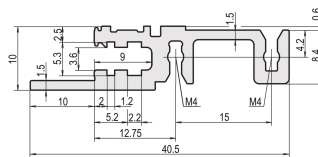

# Horizontal Rail, Front, Type H-LD, Heavy, Long Lip, for IEEE Application, 40 HP

## CATALOG NUMBER

**34560-340**

Combinations of horizontal rails and side panels

	40HP-1	40HP-2	40HP-3	40HP-4
40HP-1	+	+	+	+
40HP-2	+	+	+	+
40HP-3	+	+	-	-
40HP-4	+	+	-	-

- can be combined, + combination not recommended, + not recommended, - not recommended.

The horizontal rail with a long lip enables the use of IEEE insertion / extraction handles.

## FEATURES

For plug-in units with IEEE handle

Long lip (H-LD)

Installation at top and bottom

For CPCI and VME64x systems

Aluminum extrusion, anodized finish, conductive contact surface