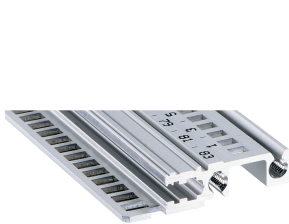

# Horizontal Rail, Front, Type H-LD, Heavy, Long Lip, for IEEE Application, 84 HP

## CATALOG NUMBER

**34560-384**

Combinations of horizontal rails and side panels

	Side panel 1	Side panel 2	Side panel 3	Side panel 4
Horizontal rail 1	-	+	+	+
Horizontal rail 2	+	+	+	+
Horizontal rail 3	+	+	-	-
Horizontal rail 4	+	+	-	-

Legend: + can be combined, - combination not recommended, \* not recommended

The horizontal rail with a long lip enables the use of IEEE insertion / extraction handles.

## FEATURES

For plug-in units with IEEE handle

Long lip (H-LD)

Installation at top and bottom

For CPCI and VME64x systems

Aluminum extrusion, anodized finish, conductive contact surface