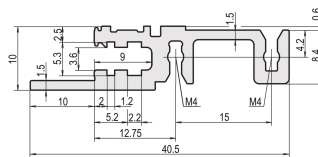

# Horizontal Rail, Front, Type H-LD, Heavy, Long Lip, for IEEE Application, 84 HP

## CATALOG NUMBER

**34560-384**

Combinations of horizontal rails and side panels

	Side panel 1	Side panel 2	Side panel 3	Side panel 4
Horizontal rail 1	-	+	+	+
Horizontal rail 2	+	+	+	+
Horizontal rail 3	+	+	-	-
Horizontal rail 4	+	+	-	-

Legend: + can be combined, - combination not recommended, \* not recommended

The horizontal rail with a long lip enables the use of IEEE insertion / extraction handles.

## FEATURES

For plug-in units with IEEE handle

Long lip (H-LD)

Installation at top and bottom

For CPCI and VME64x systems

Aluminum extrusion, anodized finish, conductive contact surface