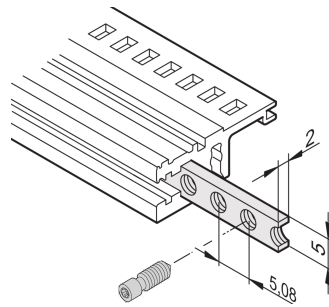

## CATALOG NUMBER

**34561-342**

The threaded insert is a metal strip with thread M2.5 and allows the fixing of front panels.

## FEATURES

The collar screws used for fixing partial-width front panels must be 12.3 mm long

Usable for all horizontal rails

## PRODUCT ATTRIBUTES

Rack Width: 42HP

Package Quantity: 1

Finish: Zinc Plated

Length: 217.94mm

Material: Steel

Product Family: EuropacPRO; RatiopacPRO; RatiopacPRO AIR; CompacPRO; PropacPRO; Inpac

Product Type: Threaded Insert