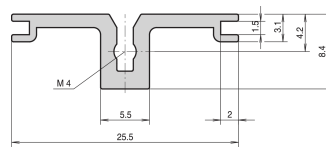

Horizontal Rail Rear, Type AB for Rear I/O Board Guides, 28 HP

CATALOG NUMBER

34561-528

Combinations of horizontal rails and side panels

“-” can be combined, “+” combination not recommended

	Horizontal rail	Horizontal rail	Horizontal rail	Horizontal rail
Horizontal rail	-	+	+	+
Horizontal rail	+	+	+	+
Horizontal rail	+	+	-	-
Horizontal rail	Horizontal rail	Horizontal rail	Horizontal rail	Horizontal rail
	Light 1	Dark 2	Heavy 3	Rugged 4

PRODUCT ATTRIBUTES

Rack Width: 28HP

Package Quantity: 1

Finish: Anodized

Length: 147.32mm

Material: Aluminum

Product Family: EuropacPRO; RatiopacPRO; RatiopacPRO AIR; CompacPRO; PropacPRO

Product Type: Horizontal Rail