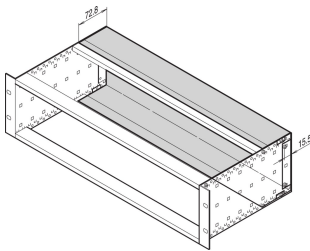

EuropacPRO Rear Hood for Stainless Steel EMC Gasket, 6 U, 63 HP

CATALOG NUMBER

34561-763

The rear hood is used as a shielded rear boundary and requires 60 mm space. Therefore if the rear hood is used, the side panel depth must be 60 mm greater than the board depth. Contact between the rear hood and the horizontal rails is established by the stainless steel contact strip for the cover plate. Thus no additional EMC sealing is necessary. Rear hood cannot be used simultaneously with rear corner profile.

CERTIFICATIONS

FEATURES

The rear hood is used as a shielded rear boundary. The rear hood requires 60 mm space. Therefore if the rear hood is used, the side panel depth must be 60 mm greater than the board depth. Example: For a board depth of 160 mm a side panel (with rear hood) of 235 mm (175 mm + 60 mm) is used

Contact between the rear hood and the horizontal rails is established by the stainless steel contact strip for the cover plate. Thus no additional EMC sealing is necessary

Rear hood cannot be used simultaneously with rear corner profile

For EMC-shielding please order EMC gasket for horizontal rail separately.

PRODUCT ATTRIBUTES

Rack Height: 6U

Rack Width: 63HP

Package Quantity: 1

Finish: Passivated

Material: Aluminum

Product Family: EuropacPRO