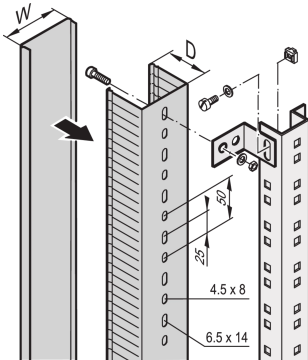

Cable Channel, 2000H 60W 60D

CATALOG NUMBER

60103-010

Cable ducting in side and rear cabinet areas and mounting on cabinet uprights, depth members or C-profiles.

CERTIFICATIONS

FEATURES

For cable ducting in side and rear cabinet areas

For mounting on cabinet uprights, depth members or C-profiles

PRODUCT ATTRIBUTES

Material: PVC

Package Quantity: 1

Product Type: Cable Tray

Type: Cable Channel

Cable Type: Vertical

Net Weight: 1.3kg