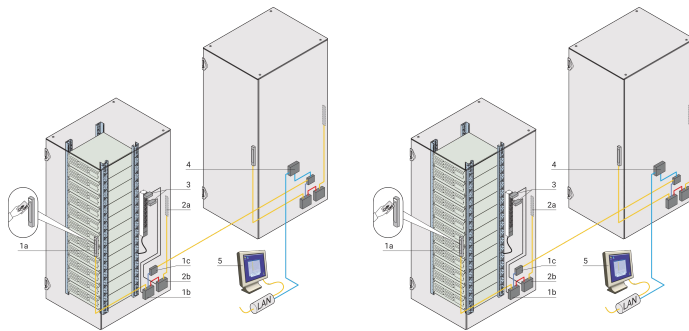

RFID Desktop Card Reader

CATALOG NUMBER

60630-088

FEATURES

RFID card reader for programming transponder cards

Frequencies HID 125 kHz and MiFare 13.56 MHz

Power by USB

PRODUCT ATTRIBUTES

Product Type: Management Unit

Works With: Cabinet

Net Weight: 0.158kg

Package Quantity: 1

WARNING

nVent products shall be installed and used only as indicated in nVent's product instruction sheets and training materials. Instruction sheets are available at www.nvent.com and from your nVent customer service representative. Improper installation, misuse, misapplication or other failure to completely follow nVent's instructions and warnings may cause product malfunction, property damage, serious bodily injury and death and/or void your warranty.