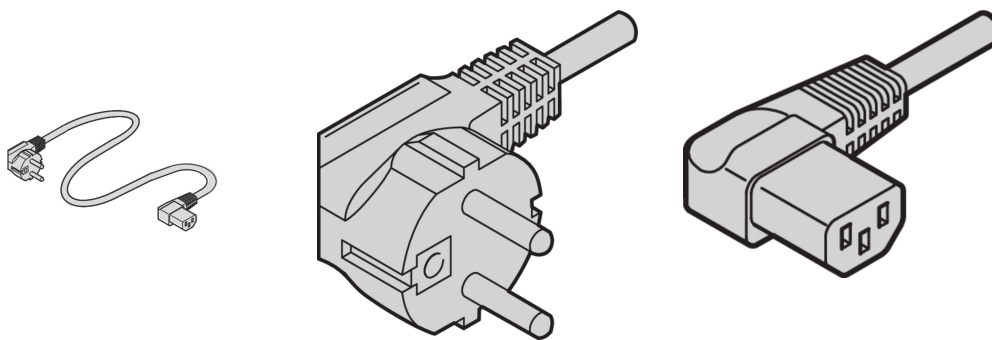

# Mains Cable, SCHUKO/UTE to IEC C13-Angled, 2.5 m Grey

## CATALOG NUMBER

**60704-020**

nVent SCHROFF Mains cable provides practical, universal fastening with variable attachment facilities. They are general in nature and fit in to different applications like Fans, cabinet lights, etc., Industrial PC connections, Uninterruptible power supplies, Systems.

## PRODUCT ATTRIBUTES

Input Connector: SCHUKO / UTE

Output Connector: IEC C13

Length: 2500mm

Package Quantity: 1

Color: Grey

Connector Type: Angled

Material: PVC