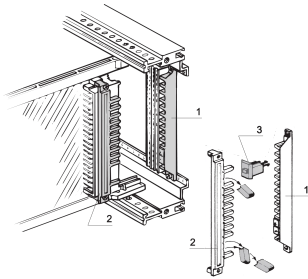

Coding Strip for Female Connector with 2 Pins

CATALOG NUMBER

60800-123

The coding is mounted on the side of a connector. With the Coding only the coded board can fit into the right slot.

CERTIFICATIONS

FEATURES

Mechanical coding prevents a PSU being fitted on the wrong slot, space requirement 4 HP

Female strip (item 2), fitted on PSU

Coding strip (item 1) mounts on the Z/horizontal rail

Placement of coding pins (item 3) in the coding strip (item 1)

Removal of studs at the appropriate place in the female strip

With 2 coding pins there are 66 coding possibilities

PRODUCT ATTRIBUTES

Package Quantity: 1

Material: Polybutylene Terephthalate

Product Type: Coding/Keying Indicator