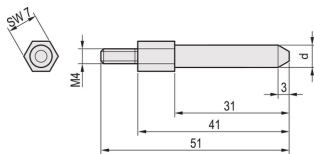

# EuropacPRO Coding Peg SNCF, Diameter 6.5mm

## CATALOG NUMBER

**60895-018**

This coding peg / pin enable a safe connection between the floating connectors used for the SNCF subracks. The Pins can be assembled into the rear frame.

## FEATURES

This coding peg / pin enable a safe connection between the floating connectors

Torque 1.5 Nm