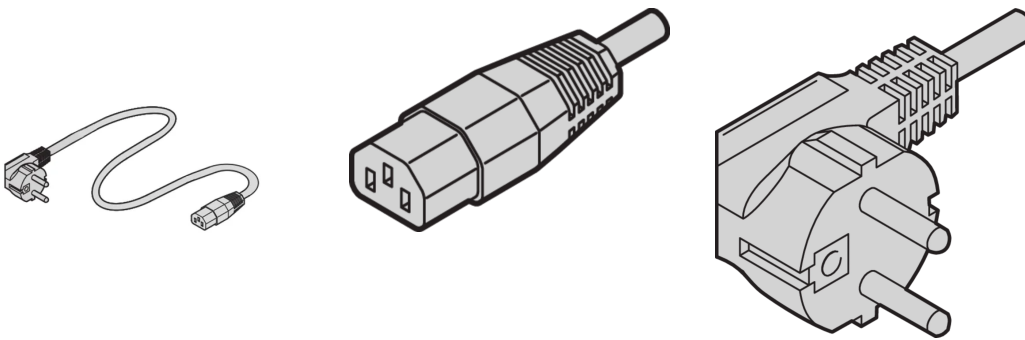

Mains Cable, SCHUKO/UTE to IEC C13, 2.5 m, Black

CATALOG NUMBER

62150-191

nVent SCHROFF Mains cable provides practical, universal fastening with variable attachment facilities. They are general in nature and fit in to different applications like Fans, cabinet lights, etc., Industrial PC connections, Uninterruptible power supplies, Systems.

CERTIFICATIONS

FEATURES

Applications: Fans, cabinet lights, Industrial PC connections, Uninterruptible power supplies and Systems

PRODUCT ATTRIBUTES

Input Connector: SCHUKO / UTE

Output Connector: IEC C13

Length: 2500mm

Package Quantity: 1

Color: Black

Connector Type: Straight

Material: PVC

Product Type: Cable

Net Weight: 0.281kg

WARNING

nVent products shall be installed and used only as indicated in nVent's product instruction sheets and training materials. Instruction sheets are available at www.nvent.com and from your nVent customer service representative. Improper installation, misuse, misapplication or other failure to completely follow nVent's instructions and warnings may cause product malfunction, property damage, serious bodily injury and death and/or void your warranty.