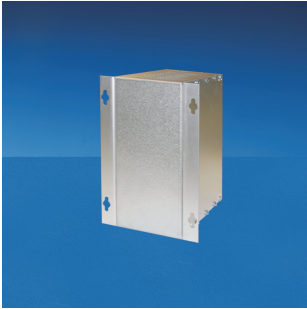

EuropacPRO Wall-Mounting Bracket

The wall mount bracket enables the fixing of a subrack to a wall of a mounting plate of a cabinet.

CERTIFICATIONS

FEATURES

Enables the subrack assembly on wall or on mounting plate

Assembled instead of 19" bracket or rear angle on the subrack

Assembly holes with key hole function

SPECIFICATIONS

- Material:** Aluminum
- Product Type:** Bracket
- Product Family:** EuropacPRO
- Finish:** Passivated
- Works With:** Subracks