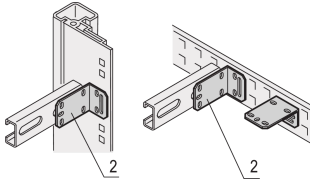

Eurorack C-Rail Bracket

Mounting brackets for C-rail

CERTIFICATIONS

FEATURES

Mounting brackets to assemble c.profiles

SPECIFICATIONS

Product Type: Bracket

Works With: Cabinet

Table 1/1

Catalog Number	Material	Finish	Package Quantity	Rail Type
21120-145	Steel	Zinc Plated	4	C to Rail
21120-147	Steel	Zinc Plated	4	C to C
21120-146	Steel	Zinc Plated	4	C to C

WARNING

nVent products shall be installed and used only as indicated in nVent's product instruction sheets and training materials. Instruction sheets are available at www.nvent.com and from your nVent customer service representative. Improper installation, misuse, misapplication or other failure to completely follow nVent's instructions and warnings may cause product malfunction, property damage, serious bodily injury and death and/or void your warranty.