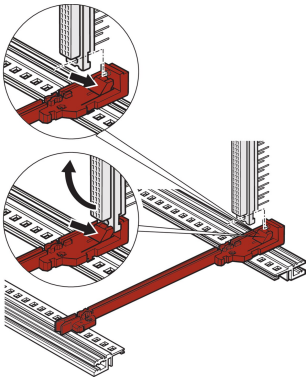

Guide Rail With DIN Connector Fixing

The the standard type guide rail with connector fixing allows the user to clip the DIN connectors (EN 60603-2 (DIN 41612)) directly onto the guide rails. Only applicable with Euroboards with the dimensions 100 x 160 mm and 100 x 220 mm. Suitable for RatiopacPRO/-AIR, PropacPRO, CompacPRO and EuropacPRO.

CERTIFICATIONS

FEATURES

Easy and economic mounting of connectors through snap connections as alternative to z-rails or horizontal rails with integrated z-rail

For single Euroboard format 100 x 160 mm or 100 x 220 mm; not suitable for double Euroboard format

Plastic guide rail, one piece, red, for 2 mm groove width

Can be clipped into horizontal rails in Al extrusion

Can be clipped into 1.5 mm thick plate

Storage temperature: from -40 °C ... 130 °C

SPECIFICATIONS